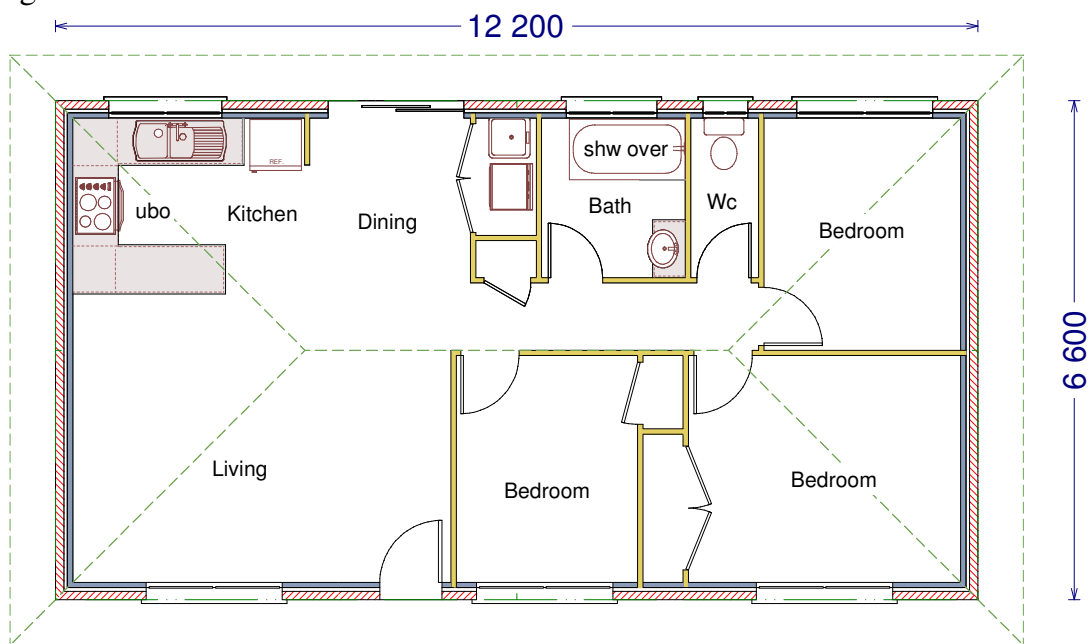

\* 3 Bedrooms.

\* Open Plan Living

Total Area: 80.52 m<sup>2</sup>