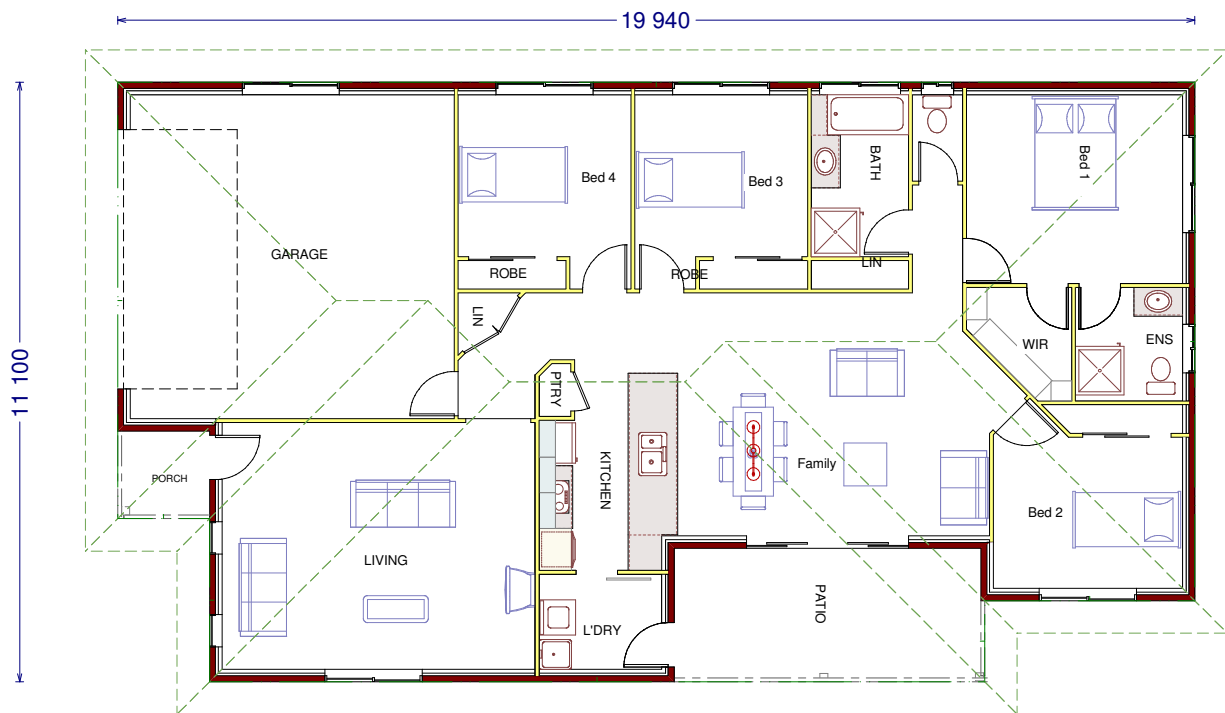

Blackberry

- * 4 Bedrooms.
- * Spacious Living
- * Open plan Kitchen and Family.
- * Under roof Patio
- * 2 Bathrooms
- * Double Garage

Living Area: 189 m²

Front Porch: 3m²

Rear Patio: 18 m²

Total Area: 210 m²